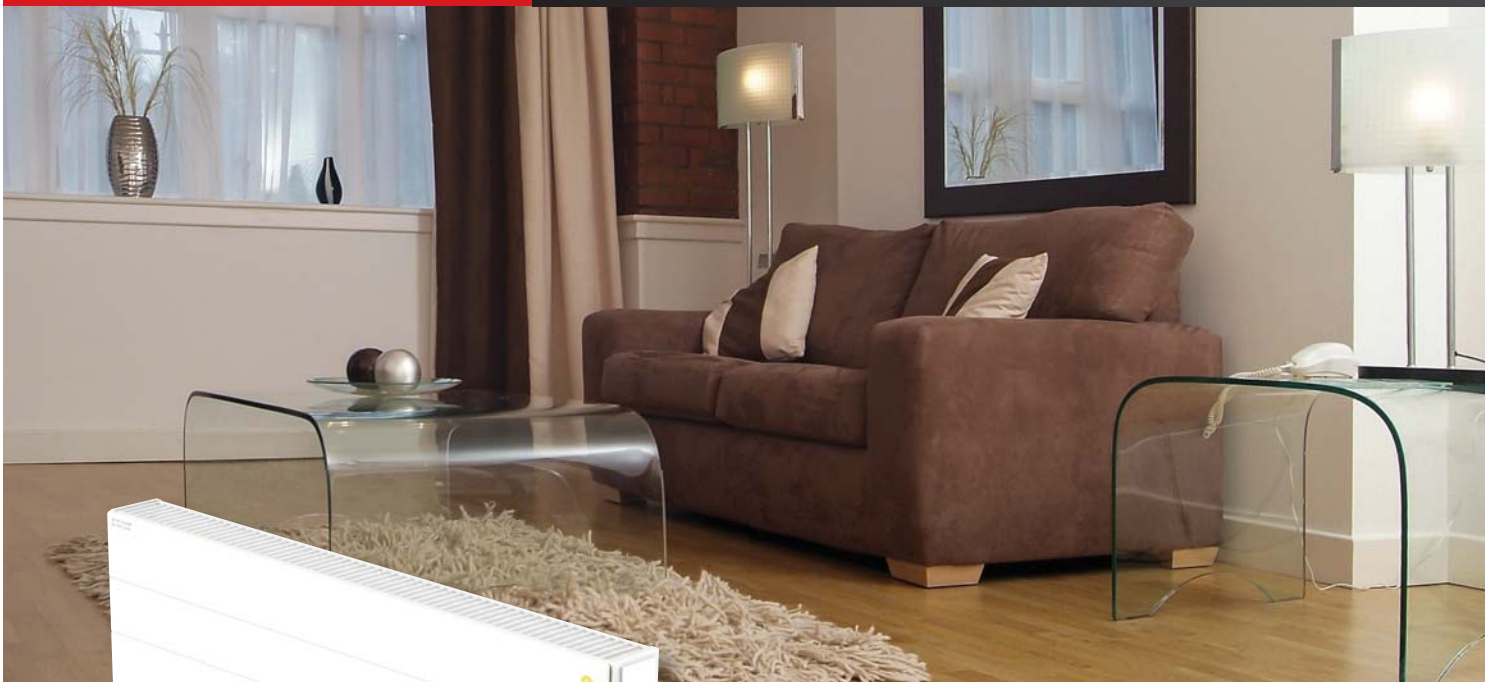

**FINESSE.**

Style and warmth for every room.

The new **FINESSE** electric radiator provides all the benefits of central heating without the need for a major installation. Filled with environmentally-friendly vegetable oil, it provides instant warmth thanks to a perfect balance of radiant and convection heat. The **FINESSE** radiator can be used as a stand-alone radiator or can be connected to an external thermostat for added control.